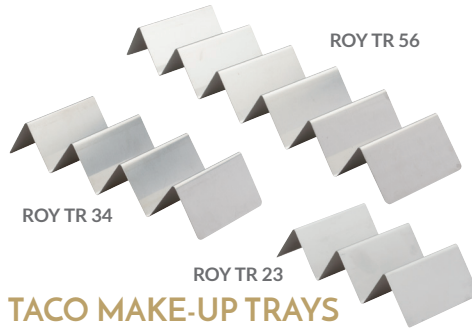

California Residents
Proposition 65 Warnings

WARNING:
LEAD, CANCER

SYRUP DISPENSERS

NO BROKEN CASES

Glass Jars with Chrome Plated Zinc Alloy Tops

ITEM	DESCRIPTION	CS/PK
ROY SD 6	6 oz Jar w/Top	12
ROY SD 14	14 oz Jar w/Top	12

TACO MAKE-UP TRAYS

Stainless Steel • Reversible

ITEM	DESCRIPTION
ROY TR 23	Holds 2 or 3 Tacos
ROY TR 34	Holds 3 or 4 Tacos
ROY TR 56	Holds 5 or 6 Tacos