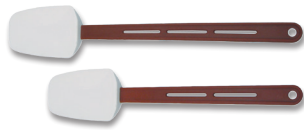

HH SILICONE SPOON SPATULAS

Resistant to 500 °F, Dishwasher Safe

ITEM	SIZE
ROY HHS 10 S	10" Spoon
ROY HHS 14 S	14" Spoon
ROY HHS 16 S	16" Spoon