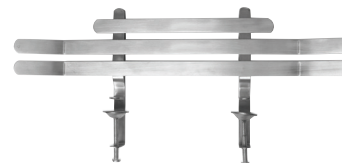

COUNTER SETUP
STAINLESS STEEL
ROY CO SETUP