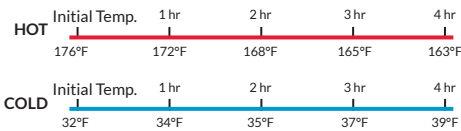

BEVERAGE SERVERS

INSULATED BEVERAGE SERVERS

Double Walled Polypropylene

ITEM	DESCRIPTION
ROY BEV 94	9.4 Liter (2 Gal)
ROY BEV 18	18 Liter (4 Gal)
ROY BEV 445	44.5 Liter (11 Gal)

INSULATION TEMPERATURE CHART