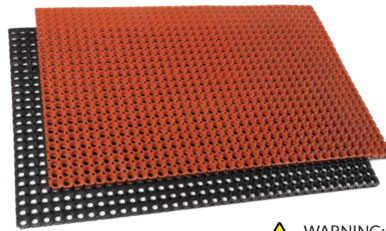

WARNING:
DEHP, CANCER

FLOOR MATS

3/4" THICK HEAVYDUTY FLOOR MATS
RED: GREASE RESISTANT; BLACK: REGULAR

ITEM	DESCRIPTION
ROY KM 35 HR	Red, 3' x 5' x 3/4"
ROY KM 35 HB	Black, 3' x 5' x 3/4"

WARNING:
LEAD, CANCER