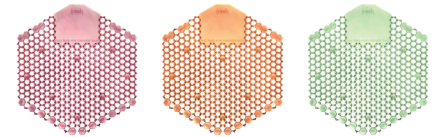

WAVE 3D URINAL SCREENS
10 PER BOX • Long Lasting • Reduced Splash

ITEM	DESCRIPTION	PER
URN SCR N 3WDS APPLE	Wave 3D, Spice Apple	10 ea
URN SCR N 3WDS MANGO	Wave 3D, Mango	10 ea
URN SCR N 3WDS MELON	Wave 3D, Cucumber Melon	10 ea