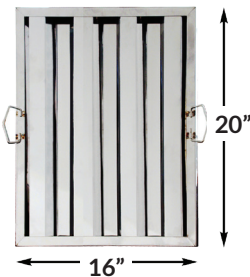

PERMANENT STAINLESS STEEL GREASE FILTERS, BAFFLE TYPE

ITEM	SIZE W x H
ROY HF 1620	16" W x 20" H
ROY HF 1625	16" W x 25" H
ROY HF 2016	20" W x 16" H
ROY HF 2020	20" W x 20" H
ROY HF 2025	20" W x 25" H