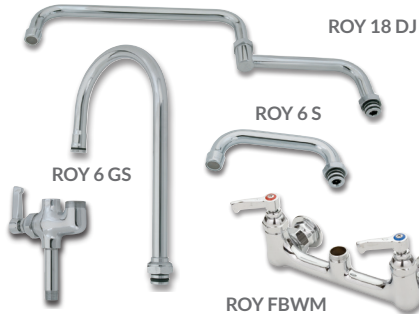

Wall Mount, 8" Centers, Straight Handles • Chrome
Finished Brass Body • For 3-compartment Sinks
ROY 303 W LL

GOOSENECK FAUCET

NOW WITH LESS THAN 0.25% LEAD!

4" Gooseneck Spout • Chrome Plated • 4" Center
Hand Sinks

ITEM	DESCRIPTION
ROY HS FS 4	Straight Handles
ROY HSW FS 4	Wrist Blade Handles

CHROME PLATED HEAVY DUTY ADD-A-FAUCETS

ITEM	DESCRIPTION
ROY AF 106	Body Only, Add-a-Faucet
ROY 6 GR	6" Gooseneck Spout, Rigid
ROY 6 GS	6" Gooseneck Spout, Swing
ROY 6 S	6" Spout for Add-a-Faucet
ROY 8 S	8" Spout for Add-a-Faucet
ROY 10 S	10" Spout for Add-a-Faucet
ROY 12 S	12" Spout for Add-a-Faucet
ROY 14 S	14" Spout for Add-a-Faucet
ROY 18 DJ	18" Double Jointed Spout