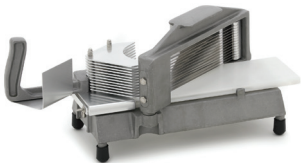

California Residents
Proposition 65 Warnings

#1

ROY CO 1

#2

ROY CO 2

CAN OPENERS

Cast Steel, Includes Steel Base & Mounting Screws

ITEM	DESCRIPTION
ROY CO 1	#1 Heavy Duty Can Opener
ROY CO 2	#2 Can Opener
ROY CO 1 K	#1 Replacement Knife
ROY CO 1 G	#1 Replacement Gear
ROY CO 2 K	#2 Replacement Knife
ROY CO 2 G	#2 Replacement Gear

ALUMINUM FOOD WARMER WITH 2 FREE CLEAR PAR38 250W HEAT BULBS ROY FW 01

ROY LB H RED

ROY LB H WHT

FOOD WARMER AND HEAT LAMP BULBS

ITEM	DESCRIPTION
ROY FW 01	Food Warmer w/2 Bulbs, 110v
ROY LB H WHT	Infrared Clear, 250w Bulb*
ROY LB H RED	Infrared Red, 250w Bulb*

*R40 Teflon Coated Safety Bulbs To Contain Glass Fragments In Event Of Breakage

ROY S 6 5 RS

ROY ST 20

KITCHEN SCALES

ITEM	DESCRIPTION
ROY S 6 2 R	2 lb x 1/4 oz, Rotary, White
ROY S 6 2 RS	2 lb x 1/4 oz, Rotary, S/S
ROY S 6 5 R	5 lb x 1/2 oz, Rotary, White
ROY S 6 5 RS	5 lb x 1/2 oz, Rotary, S/S
ROY ST 10	10 lb x 1/2 oz, Fixed, White
ROY ST 20	20 lb x 1 oz, Fixed, White
ROY ST 50	50 lb x 2 oz, Fixed White

WARNING: LEAD, CANCER

CAN OPENER

- Durable All Steel Construction
- Hardened Carbon Steel Cutting Wheel
- Smooth Gear Driven Operation
- Easy Grip Plastic Coated Handles
- Bottle Opener

ROY CO 3

WARNING: LEAD, CANCER

*AVAILABLE WITH 1/4", 3/8" OR 1/2" CUTTERS

FRY CUTTER

Cast Iron Frame with Aluminum Rails, Blade Holder & Pusher Block

*SPECIFY BLADE SIZE: 1/4, 3/8, OR 1/2

ITEM	DESCRIPTION
ROY FC *	Fry Cutter Complete
ROY FC * P	Pusher Block
ROY FC * B	Blades

WARNING: LEAD, CANCER

MEAT TENDERIZER

SOLID ALUMINUM
ROY RMT AL

TOMATO SLICER

S/S Cutting Blades, Includes Table Catch

ITEM	DESCRIPTION
ROY TW 14	1/4" Tomato Slicer
ROY TW 316	3/16" Tomato Slicer
ROY TW B 14	1/4" Replacement Blade
ROY TW B 316	3/16" Replacement Blade

WARNING: LEAD, CANCER

WARNING: LEAD, CANCER

RA CJ 31 L

RA CJ 30 L

CAST ALUMINUM MANUAL JUICERS