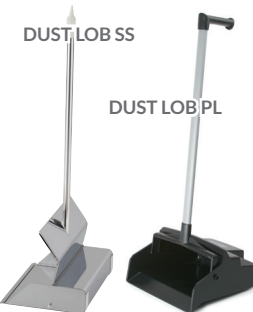

PLASTIC WET FLOOR CAUTION SIGN ROY WS CA

MOP BUCKET COMBO 35 QUART ROY MBKY 9

ITEM	DESCRIPTION
ROY MBKY 9 B	35 Q BUCKET ONLY
ROY MBKY 9 W	35 Q WRINGER ONLY

STAINLESS STEEL LOBBY DUST PAN DUST LOB SS

PLASTIC LOBBY DUST PAN DUST LOB PL