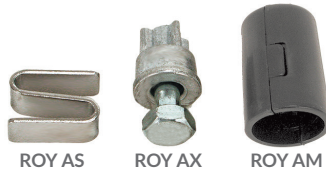

SHELVING & STORAGE

ROY AS

ROY AX

ROY AM

SHELVING ACCESSORIES

ITEM	DESCRIPTION
ROY AS	S-Hook
ROY AX	Post Leveler
ROY AM	Plastic Sleeves